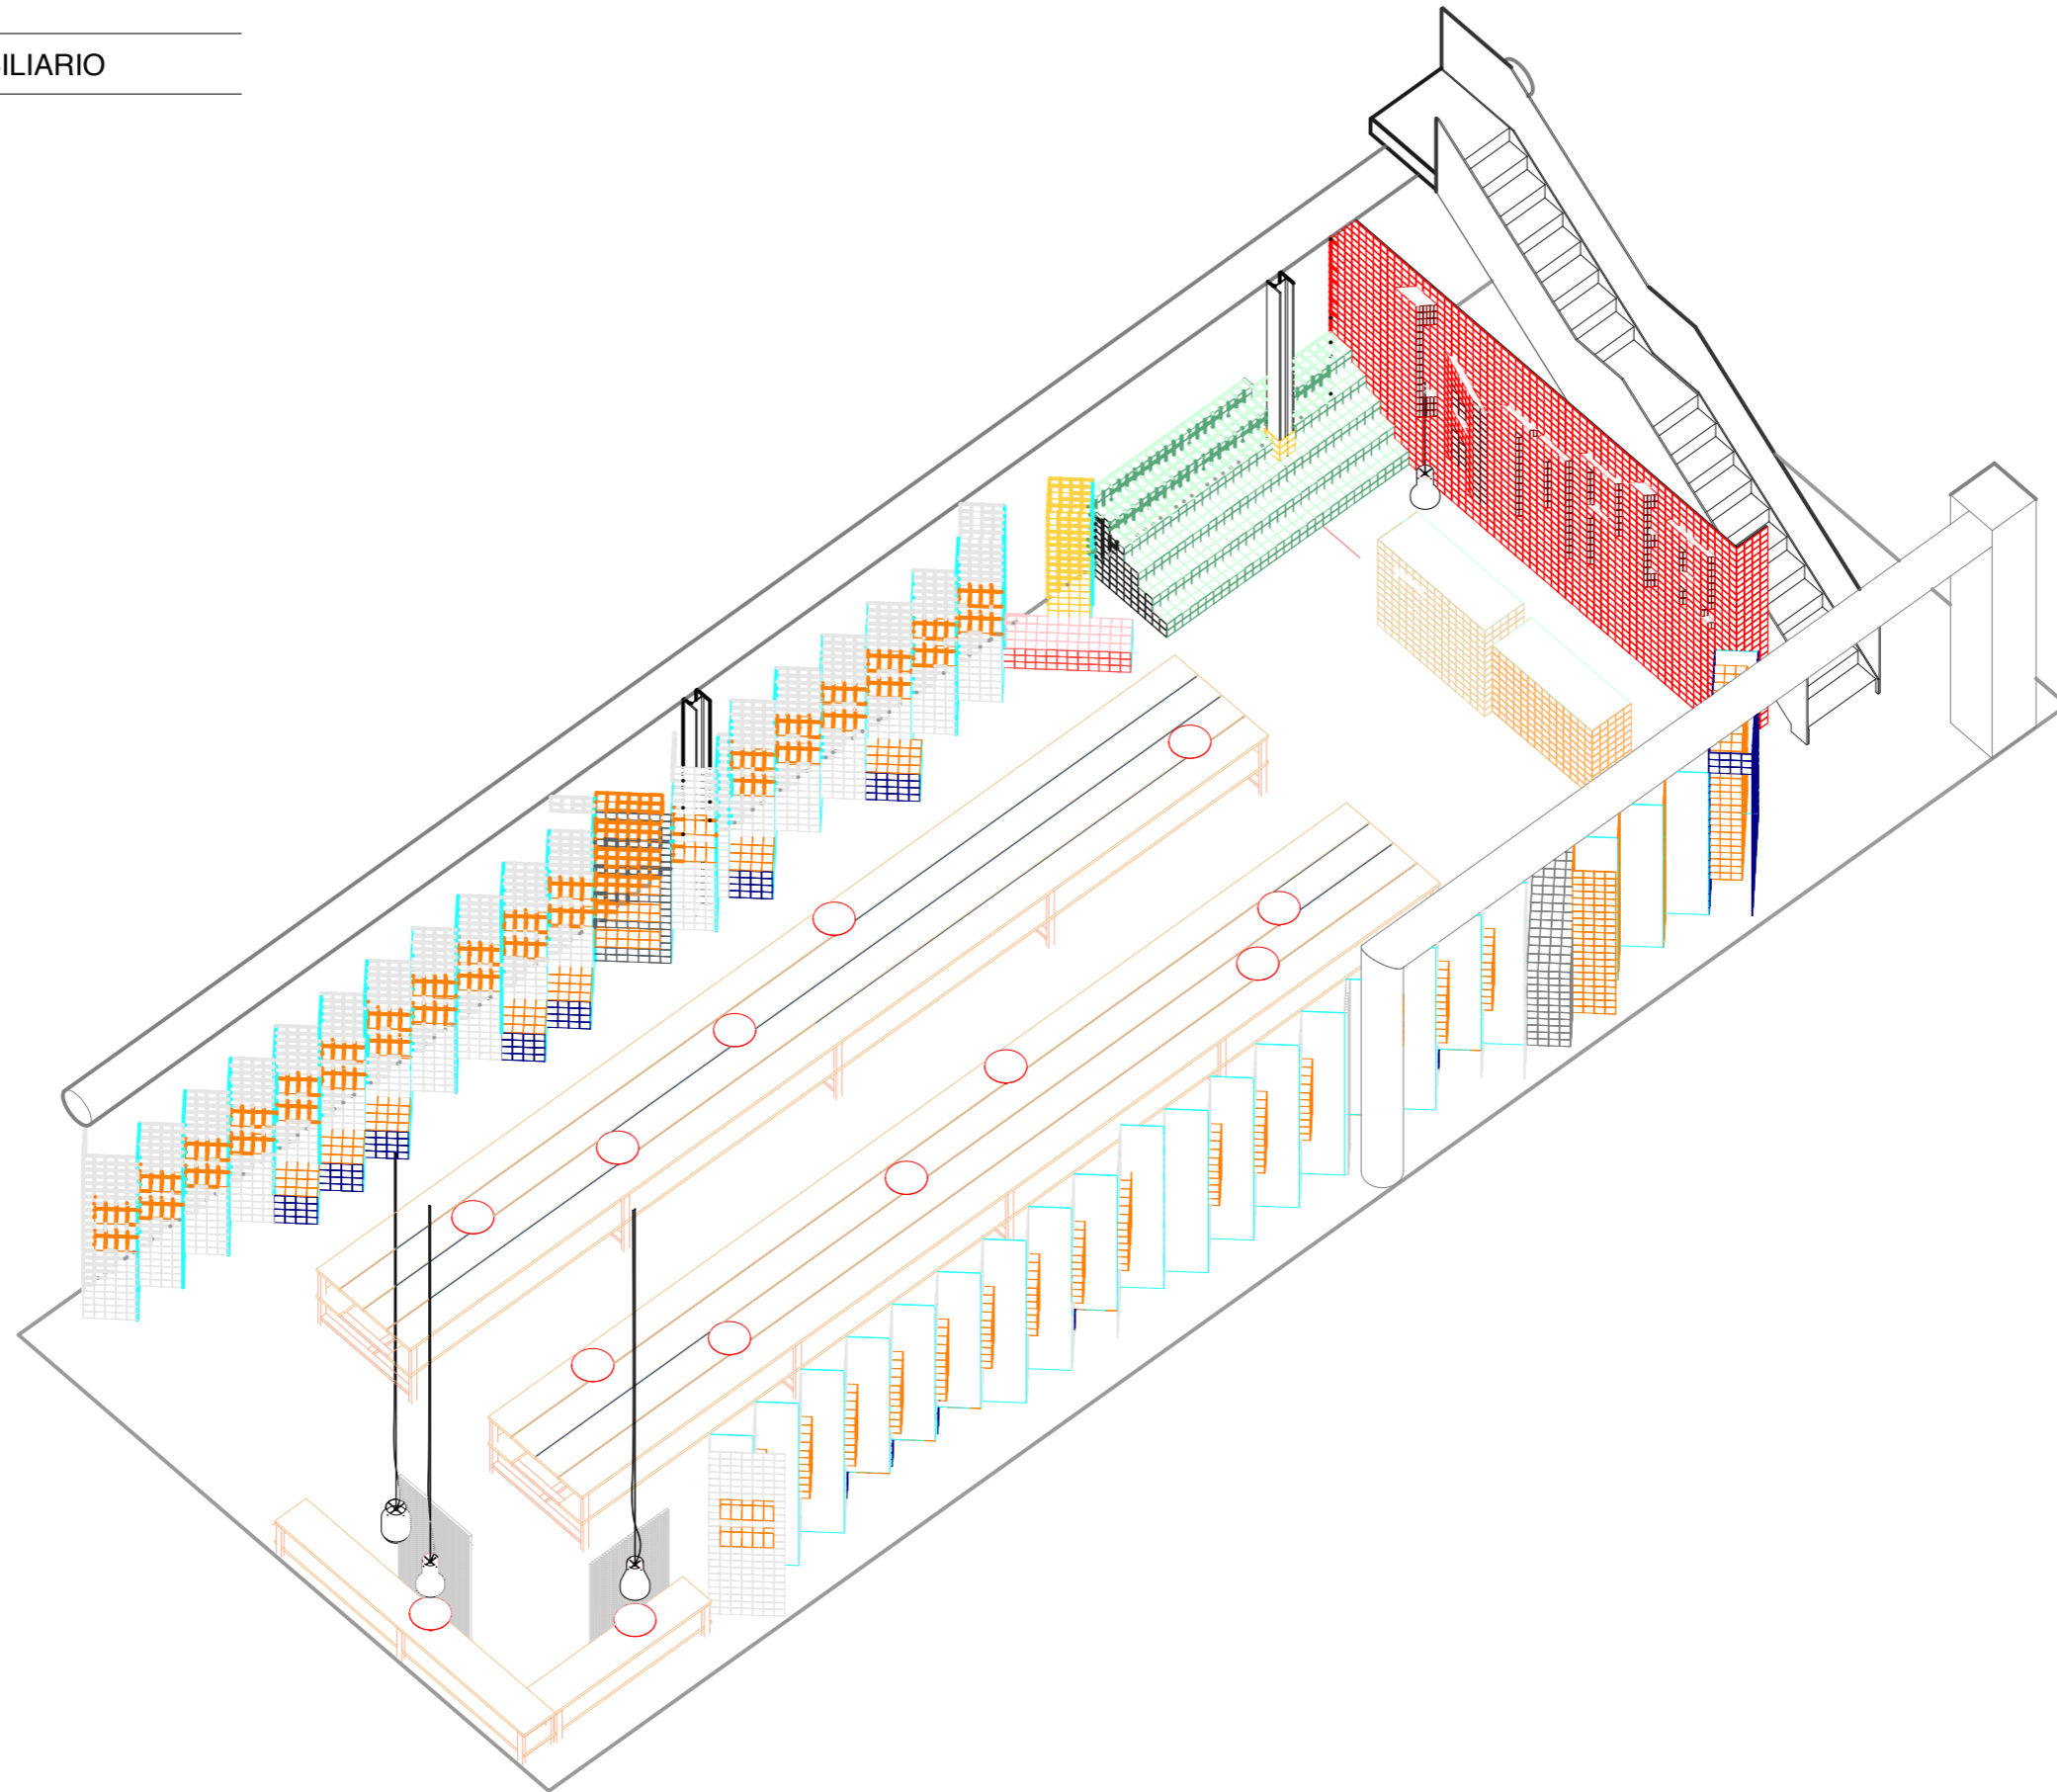

CAMPER LA ROCA

ISOMETRICO AZULEJOS - MOBILIARIO

14/02/2019

Page: A4 Scale

1:100

Dimensions in

mm Fabrication:

TBC Materials:

TBC Finish: TBC

Color: TBC

TOMAS ALONSO STUDIO LTD.

CAMPER LA ROCA

PLANTA AZULEJOS - MOBILIARIO

14/02/2019

Page: A4 Scale

1:100

Dimensions in

mm Fabrication:

TBC Materials:

TBC Finish: TBC

Color: TBC

TOMÁS ALONSO STUDIO LTD.

CAMPER - LA ROCA

TABIQUE FONDO