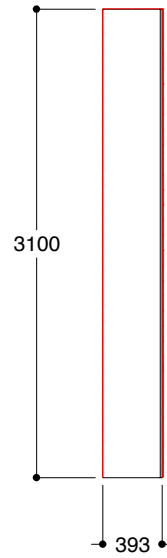

Page: A4 Scale

1:100

Dimensions in

mm Fabrication:

TBC Materials:

TBC Finish: TBC

Color: TBC

Elevacion pared derecha - Azulejos Ferrés - 101 x 101 mm

Dimensions in

mm Fabrication:

TBC Materials:

TBC Finish: TBC

Color: TBC

TOMÁS ALONSO STUDIO LTD.

CAMPER - LA ROCA

TABIQUE FONDO

04/06/2019

Page: A4
Scale 1:50

Dimensions in mm

Fabrication: TBC
Materials: Contrachapado 18mm / MDF
Finish: Natural
Color: TBC

Page: A4
Scale 1:25

Dimensions in mm

Fabrication: TBC
Materials: Contrachapado 18mm / MDF
Finish: Natural
Color: TBC

VISTA PLANTA - DERECHO

27/05/2019

Page: A4
Scale 1:50

Dimensions in mm

Fabrication: TBC
Materials: Contrachapado 18mm / MDF
Finish: Natural
Color: TBC

- D-01 — 1 PIEZA
- D-02 — 4 PIEZAS
- D-02b — 2 PIEZAS
- D-03 — 3 PIEZAS
- D-03b — 2 PIEZAS
- D-04 — 1 PIEZA
- D-05 — 1 PIEZA
- D-06 — 1 PIEZA
- D-07 — 1 PIEZA
- D-08 — 2 PIEZAS
- D-08b — 1 PIEZA
- D-09 — 1 PIEZA