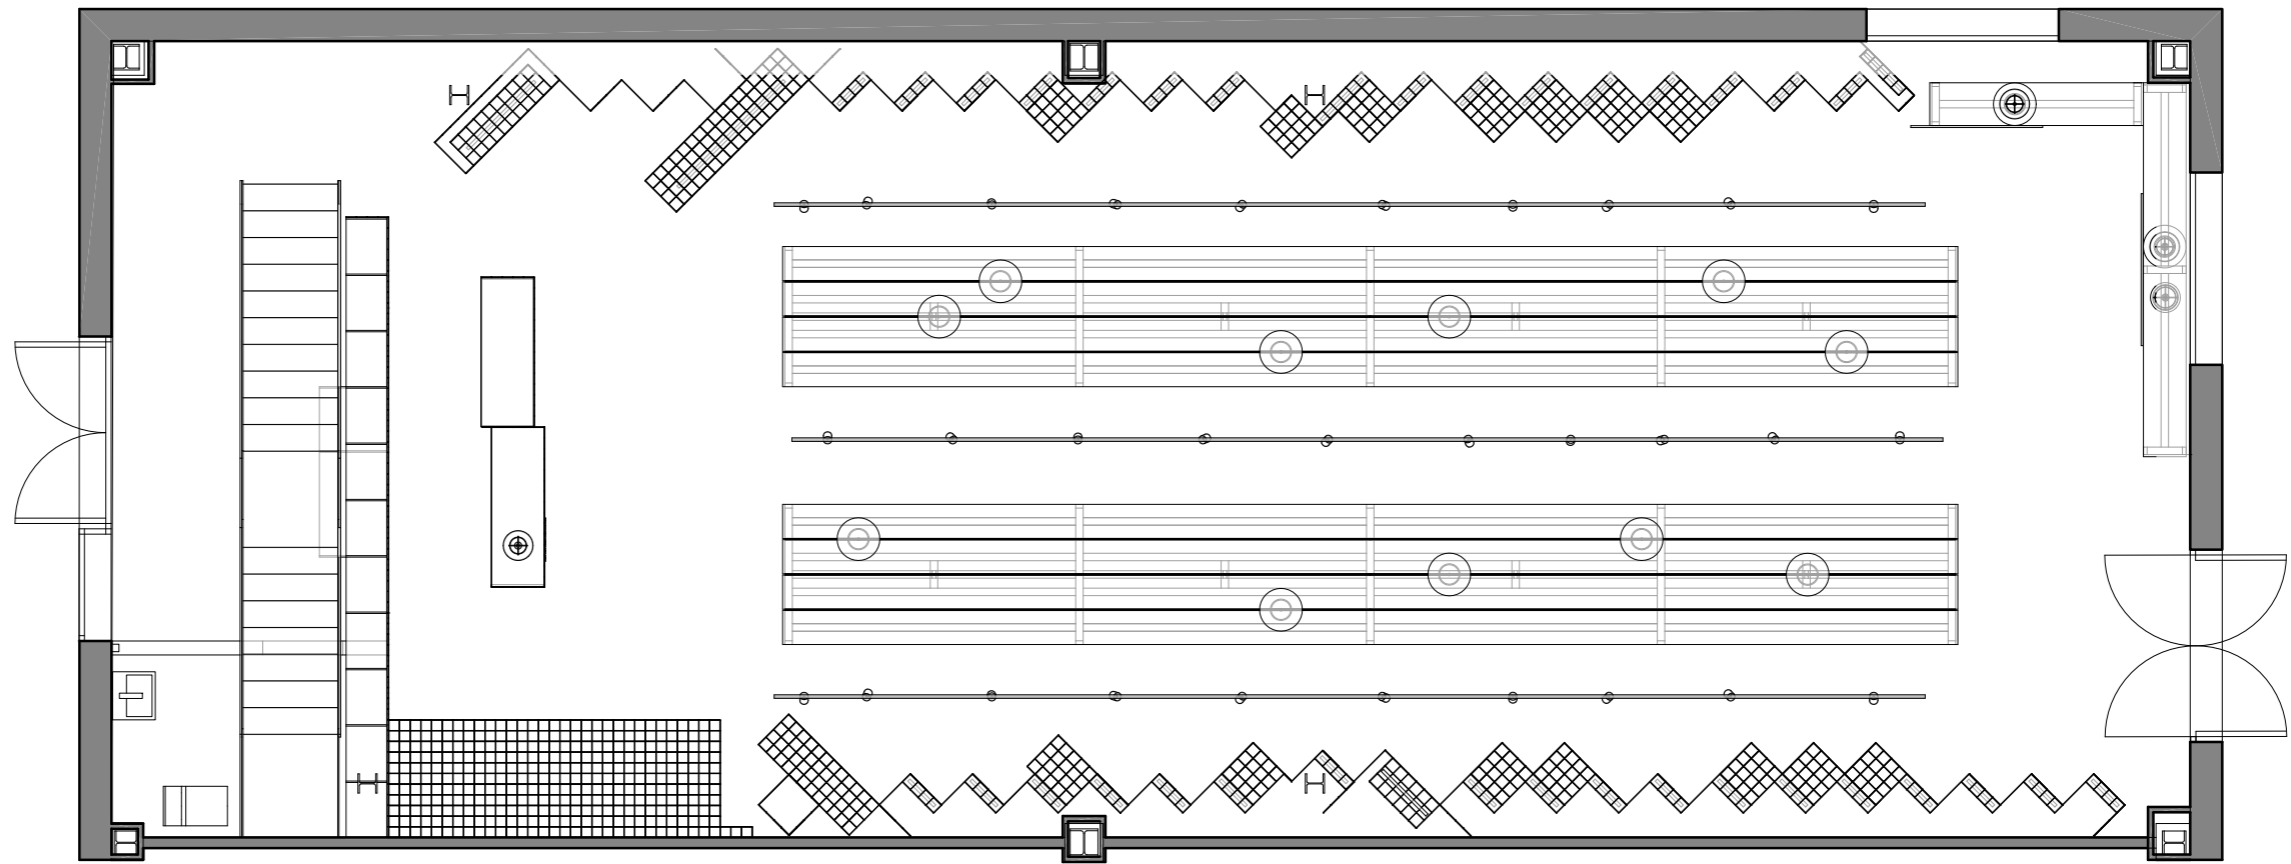

TOMAS ALONSO STUDIO LTD.

CAMPER LA ROCA

PLANTA AZULEJOS - MOBILIARIO

14/02/2019

Page: A4 Scale

1:100

Dimensions in

mm Fabrication:

TBC Materials:

TBC Finish: TBC

Color: TBC